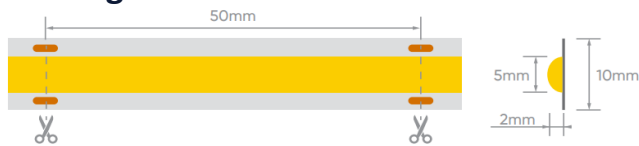

LEMLUX

COB LED STRIP

5 Years
Warranty

Drawing

Description

High-density COB LED strip with CRI>90 delivers seamless, spotless light for furniture, architectural, and accent applications. Available in wide range of colors, it ensures easy installation, long lifespan, and premium illumination quality.

Voltage

24V

Package

5m

Key benefits

- Long Lasting L80 @ 50 000H
- High Efficiency series 140lm/W
- Spotless light
- Easy installation
- High color rendering CRI >90

Technical specifications

Dimensions, mm	1000 x 10 x 2
LEDs per meter	480
Voltage, VDC	24Vdc
Power, W/m	~11 / ~14
Maximum one-side length*	7m

Light angle	180°
Working temperature °C	-25 - +65
Cutting segment, mm	50mm
Ingress protection	IP20
CRI	>90

*Recommended length when wiring strip from one side after which light output will not drop more than 30%